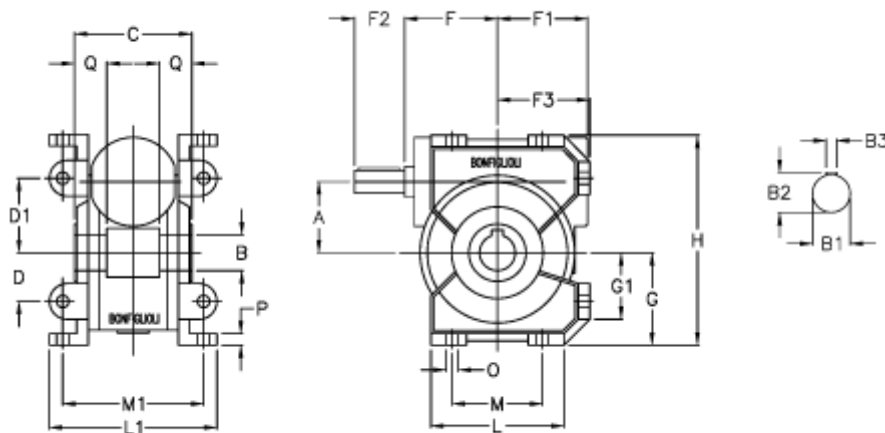

Data Sheet

Article number: 3901044007000

Description: Worm gear with solid input shaft
VF 44U-7-HS

Measures

a = 44.6	Description = VF 44U-xx-HS	L = 80
B = 18	F = 54	L1 = 100
B1 = 11	F1 = 54	m = 52
B2 = 12.5	F2 = 30	M1 = 81.0
B3 = 4	F3 = 55.0	O = 8.5
C = 64	g = 55.0	P = 8
D = 29	G1 = 40.0	Q = 24.5
D1 = 46	H = 127.0	